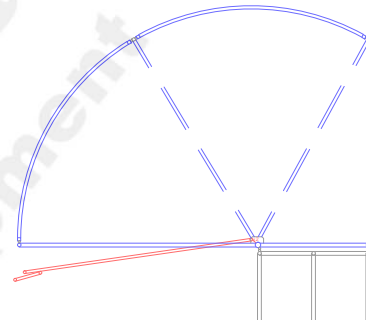

ADJUSTS FROM 30" TO 14"

20' SINGLE ADJUSTABLE ALLEYWAY

20' DOUBLE ADJUSTABLE ALLEYWAY

#3 LEFT AND RIGHT HAND 12' TUBS FOR SINGLE ADJUSTABLE ALLEYWAY

#3 LEFT AND RIGHT HAND 12' TUBS FOR DOUBLE ADJUSTABLE ALLEYWAY

#1 LEFT AND RIGHT HAND 1/2 TUBS
10' TUBS & 12' TUBS

#1 LEFT AND RIGHT HAND 3/4 TUBS
10' TUBS & 12' TUBS

#1 LEFT AND RIGHT HAND FULL TUBS
10' TUBS & 12' TUBS

#2 LEFT AND RIGHT HAND 1/2 TUBS 10'
TUBS & 12' TUBS

#2 LEFT AND RIGHT HAND 3/4 TUBS
10' TUBS & 12' TUBS

#2 LEFT AND RIGHT HAND FULL TUBS
10' TUBS & 12' TUBS