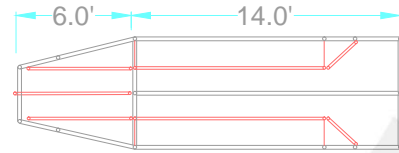

ADJUSTS FROM 30" TO 14"

20' SINGLE ADJUSTABLE ALLEYWAY

20' DOUBLE ADJUSTABLE ALLEYWAY

#3 LEFT AND RIGHT HAND 12' TUBS FOR SINGLE ADJUSTABLE ALLEYWAY

#3 LEFT AND RIGHT HAND 12' TUBS FOR DOUBLE ADJUSTABLE ALLEYWAY

#1 LEFT AND RIGHT HAND 1/2 TUBS
10' TUBS & 12' TUBS

#1 LEFT AND RIGHT HAND 3/4 TUBS
10' TUBS & 12' TUBS

#1 LEFT AND RIGHT HAND FULL TUBS
10' TUBS & 12' TUBS

#2 LEFT AND RIGHT HAND 1/2 TUBS 10'
TUBS & 12' TUBS