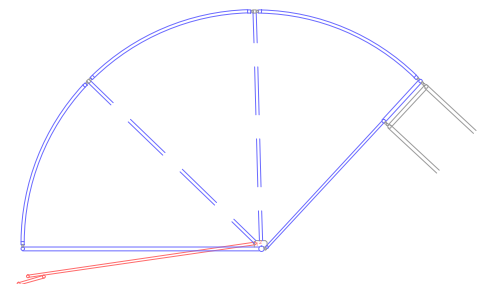

ADJUSTS FROM 30" TO 14"

20' SINGLE ADJUSTABLE ALLEYWAY

20' DOUBLE ADJUSTABLE ALLEYWAY

#3 LEFT AND RIGHT HAND 12' TUBS FOR SINGLE ADJUSTABLE ALLEYWAY

#3 LEFT AND RIGHT HAND 12' TUBS FOR DOUBLE ADJUSTABLE ALLEYWAY

#1 LEFT AND RIGHT HAND 1/2 TUBS
10' TUBS & 12' TUBS

#1 LEFT AND RIGHT HAND 3/4 TUBS
10' TUBS & 12' TUBS

#1 LEFT AND RIGHT HAND FULL TUBS
10' TUBS & 12' TUBS

#2 LEFT AND RIGHT HAND 1/2 TUBS 10'
TUBS & 12' TUBS

#2 LEFT AND RIGHT HAND 3/4 TUBS
10' TUBS & 12' TUBS

#2 LEFT AND RIGHT HAND FULL TUBS
10' TUBS & 12' TUBS