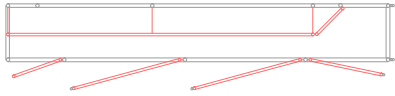

ADJUSTS FROM 30" TO 14"

20' SINGLE ADJUSTABLE ALLEYWAY

20' DOUBLE ADJUSTABLE ALLEYWAY

#3 LEFT AND RIGHT HAND 12' TUBS FOR SINGLE ADJUSTABLE ALLEYWAY

#3 LEFT AND RIGHT HAND 12' TUBS FOR DOUBLE ADJUSTABLE ALLEYWAY

#1 LEFT AND RIGHT HAND 1/2 TUBS
10' TUBS & 12' TUBS

#1 LEFT AND RIGHT HAND 3/4 TUBS
10' TUBS & 12' TUBS

#1 LEFT AND RIGHT HAND FULL TUBS
10' TUBS & 12' TUBS

#2 LEFT AND RIGHT HAND 1/2 TUBS 10'
TUBS & 12' TUBS