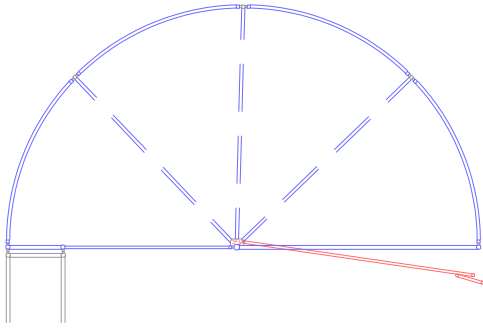

ADJUSTS FROM 30" TO 14"

20' SINGLE ADJUSTABLE ALLEYWAY

20' DOUBLE ADJUSTABLE ALLEYWAY

#3 LEFT AND RIGHT HAND 12' TUBS FOR SINGLE ADJUSTABLE ALLEYWAY

#3 LEFT AND RIGHT HAND 12' TUBS FOR DOUBLE ADJUSTABLE ALLEYWAY

#1 LEFT AND RIGHT HAND 1/2 TUBS
10' TUBS & 12' TUBS

#1 LEFT AND RIGHT HAND 3/4 TUBS
10' TUBS & 12' TUBS

#1 LEFT AND RIGHT HAND FULL TUBS
10' TUBS & 12' TUBS

#2 LEFT AND RIGHT HAND 1/2 TUBS 10'
TUBS & 12' TUBS

#2 LEFT AND RIGHT HAND 3/4 TUBS
10' TUBS & 12' TUBS

#2 LEFT AND RIGHT HAND FULL TUBS
10' TUBS & 12' TUBS